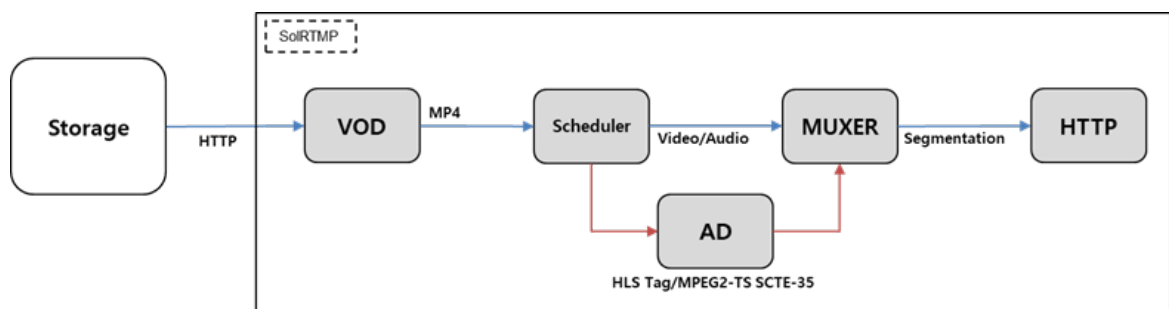

If you are using HLS or MPEG-DASH protocols, Solbox Live Programming service will help you to provide a variety of live streaming services. It will significantly reduce your time and money.

Figure 1 ) Solbox Live Programming Service Configuration Diagram

## 3. Key Features

- **Solbox Cloud Storage**  
Uploads VOD content for live media services to Solbox Cloud Storage via API
- **VOD Live Stream Conversion Service**  
Converts VOD files to live streams in real time
- **Live Broadcast Programming Service**  
Provides live VOD file service by scheduling in real time
- **Ad insertion Service**  
Provides targeted advertising by generating SCTE-35 signals in the HLS AD marker playlist or MPEG2-TS. This allows you to insert ads in real time at pre-roll, mid-roll and post-roll time points.
- **Multi Output Protocol**  
Supports HTTP-based output protocols such as HLS and MPEG-DASH